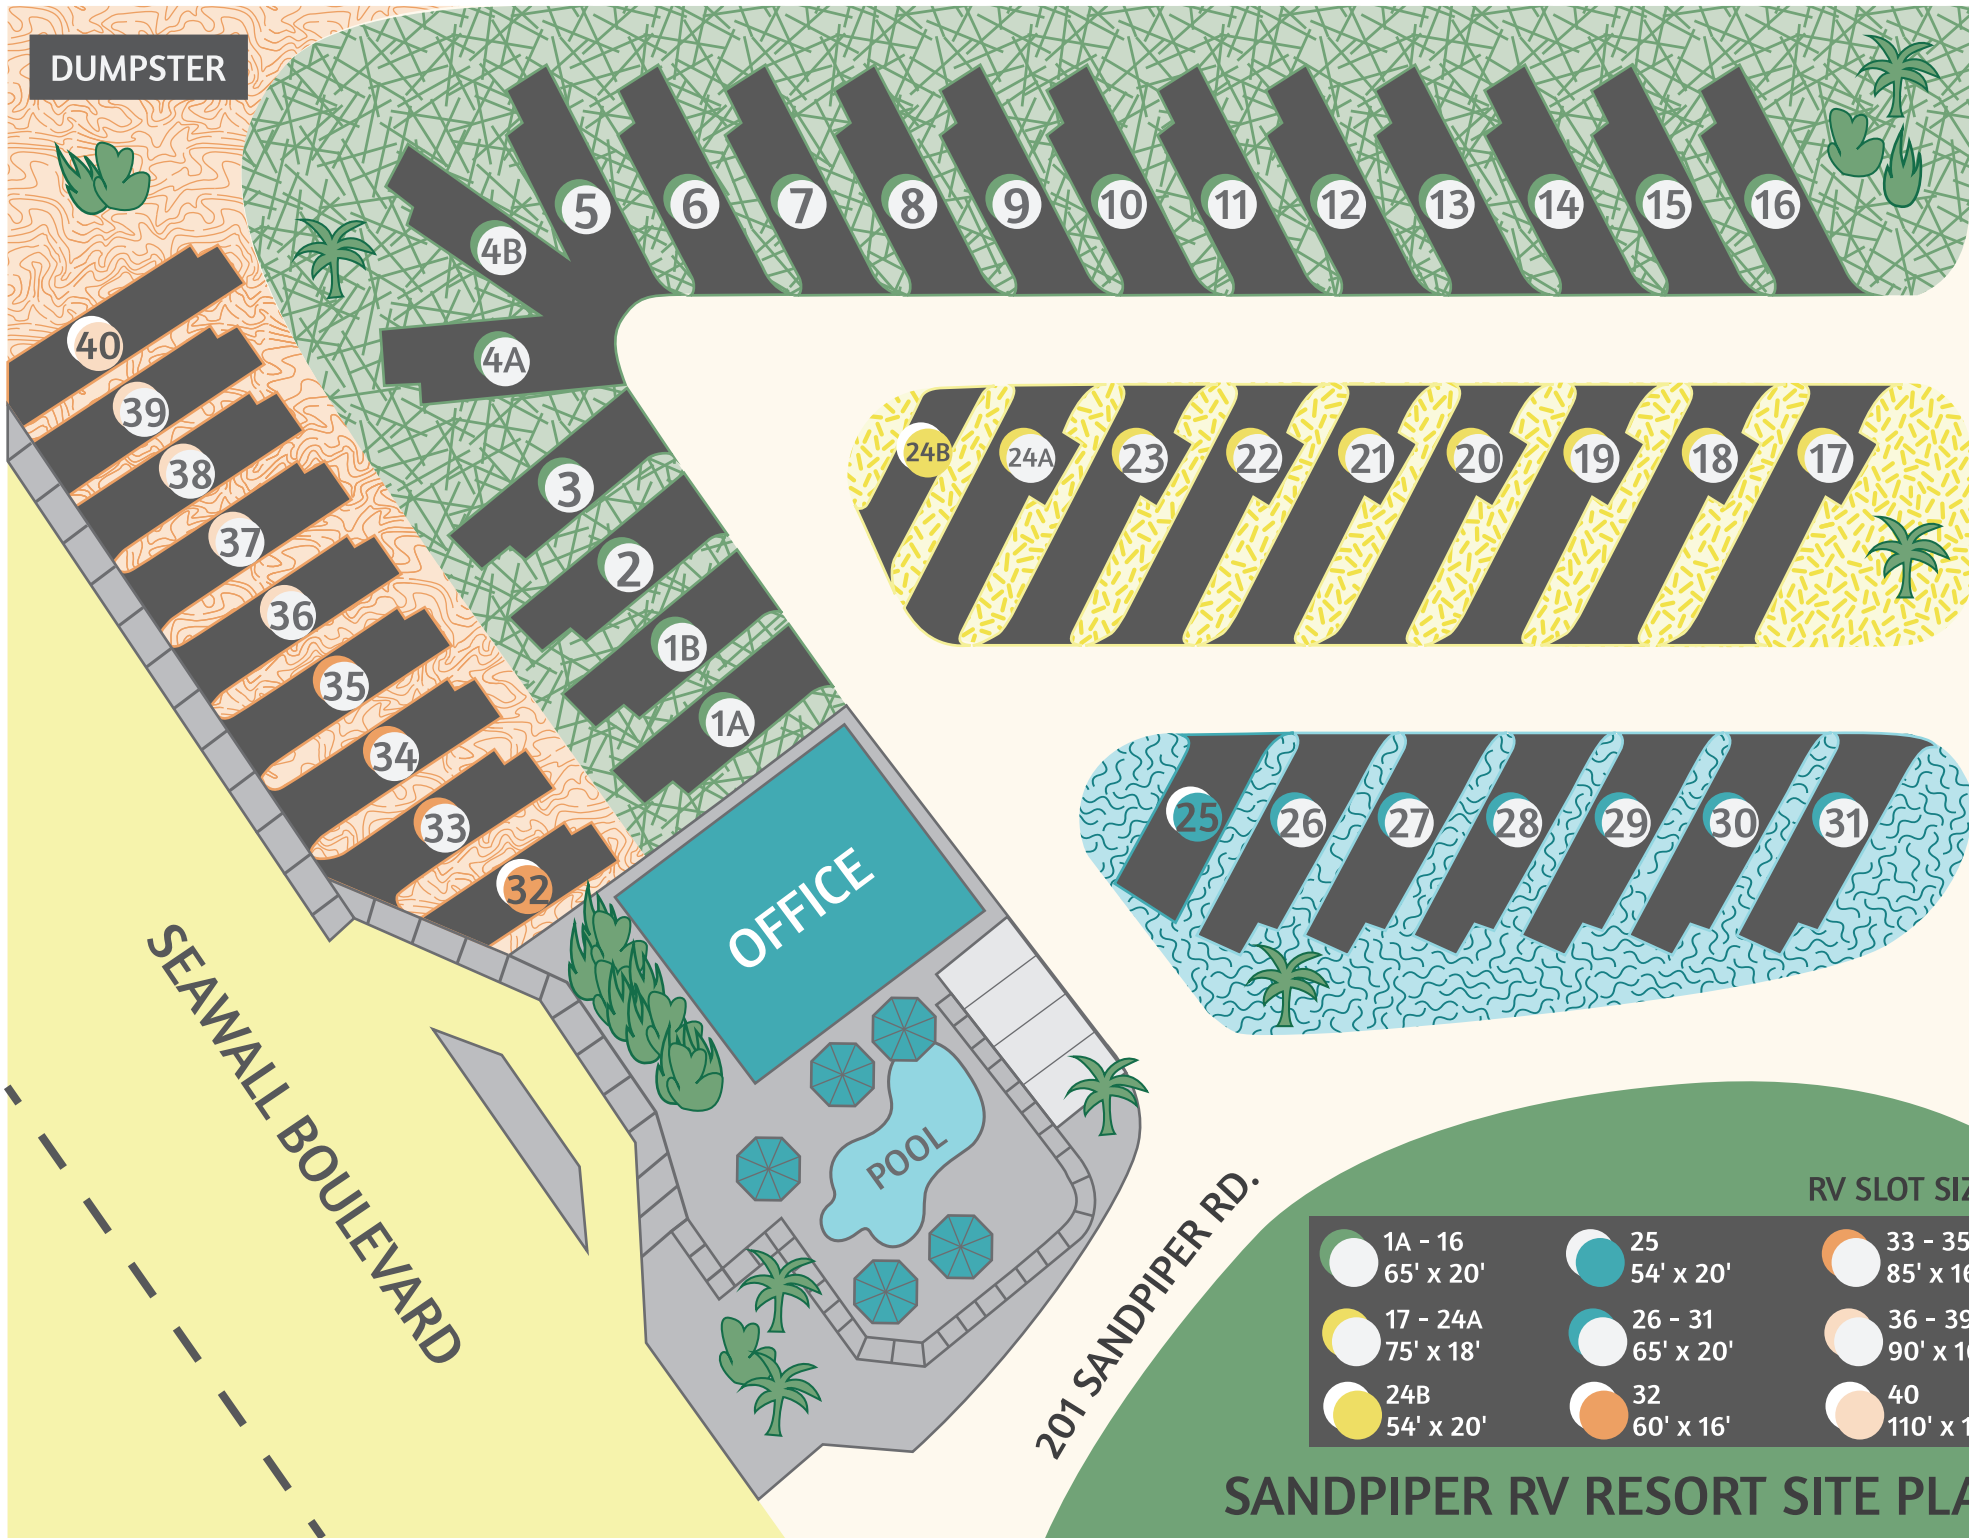

DUMPSTER

BEACH

RV SLOT SIZES

1A - 16 65' x 20'	25 54' x 20'	33 - 35 85' x 16'
17 - 24A 75' x 18'	26 - 31 65' x 20'	36 - 39 90' x 16'
24B 54' x 20'	32 60' x 16'	40 110' x 16'

SANDPIPER RV RESORT SITE PLAN